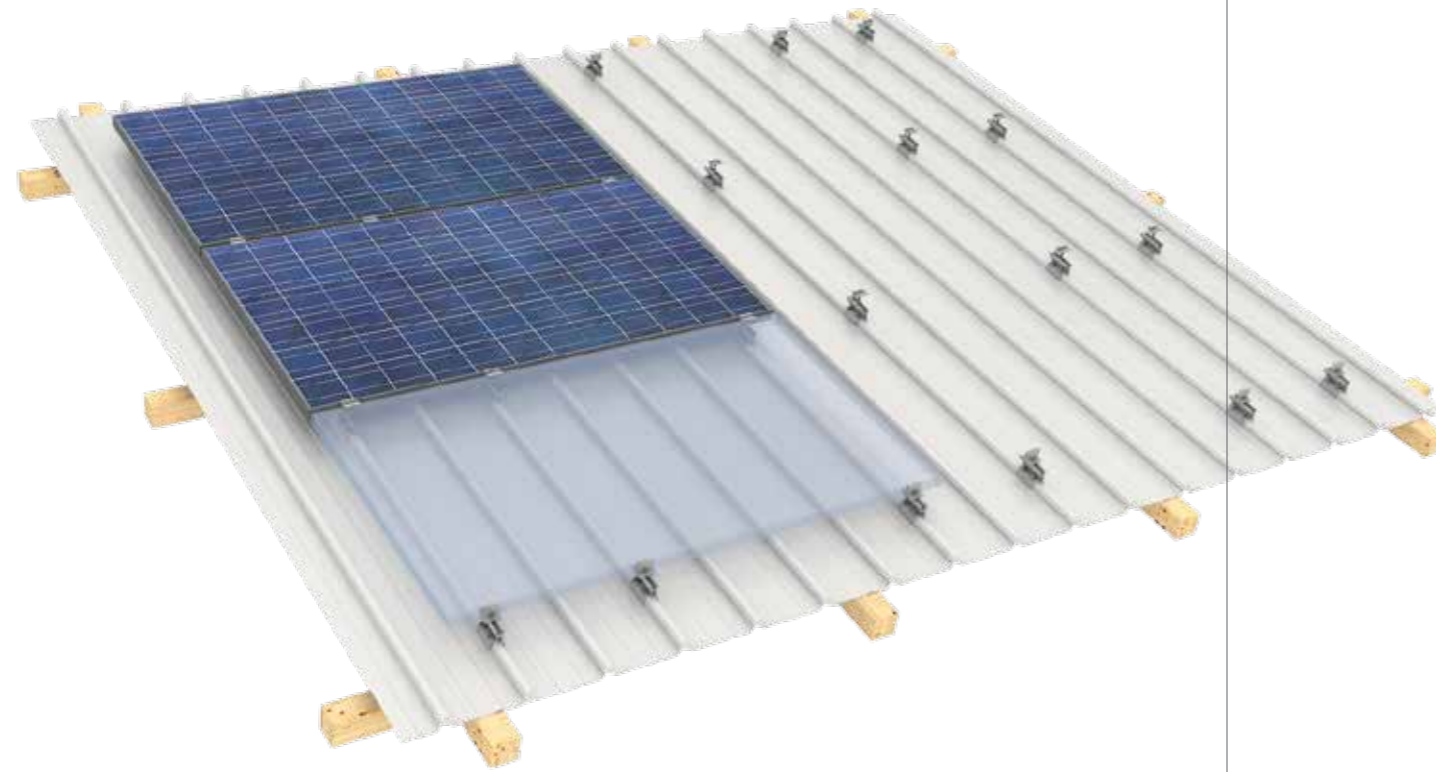

# TRAPEZOIDAL short rail, KLIP-LOK

## Technical details

- > **Grounded clamps**
- > **25 year limited product warranty**
- > **Made in Europe**
- > **Module orientation:** Landscape
- > **Rail length:** 100 mm
- > **Module type:** Framed modules, 30–50 mm
- > **Wind-/Snowload:** According approval module manufacturer
- > **Max. row size:** 6 meter
- > **Material:** Supporting materials and clamps made of aluminum EN AW 6060 T64, stainless steel screws.

## FOR KLIP-LOK

The **TS for KLIP-LOK** is the trapezoidal short rail solution for KLIP-LOK roof types. Like the regular TS, the KLIP-LOK is also railless and has the best price performance ratio for this specific roof type.